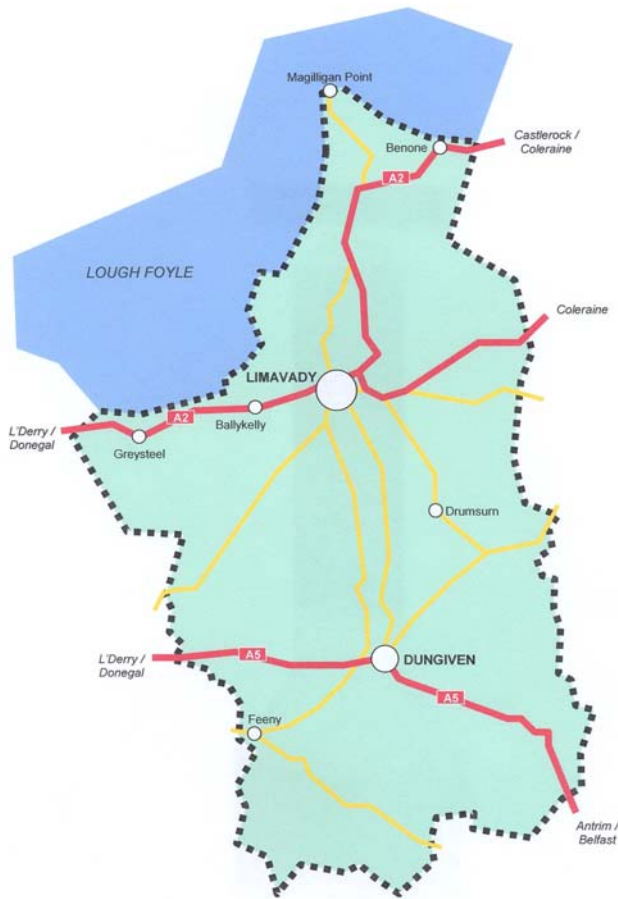

Roe Valley Leisure Centre

Directions

Borough of Limavady

Street Map of Limavady Town

From Belfast direction

Follow the main road (A6) north to the village of Dungiven. Drive through the village, passing the Police Station on the right. Take the next right, sign posted "Limavady". Continue on this road (B68) into the town of Limavady until the first mini-roundabout, just past Limavady Grammar School on the left. At this roundabout turn right onto Greystone Road. The Centre is located approximately 200 yards on the right.

From Coleraine direction

Follow the main mountain road (A37). The road comes to a series of bends after which there are commercial units on the left. Turn left at these units onto Greystone Road. This will lead through two mini-roundabouts - go straight on (2nd exit) at each. The Centre is located approximately 200 yards on the left.

From Derry/Londonderry direction

Follow the main road (A2) to Limavady. After the village of Ballykelly the road meets a large roundabout, which leads onto the Limavady Bypass. Turn right at this roundabout (3rd exit) and continue into the town. The road crosses an old bridge after which turn right onto Roe Mill Road before the petrol station on the right. Take the 2nd left onto Rathbrady Road which leads to a mini-roundabout outside St Mary's High School. Turn right here and continue on to the next mini-roundabout. Turn left here onto Greystone Road. The Centre is located approximately 200 yards on the right.